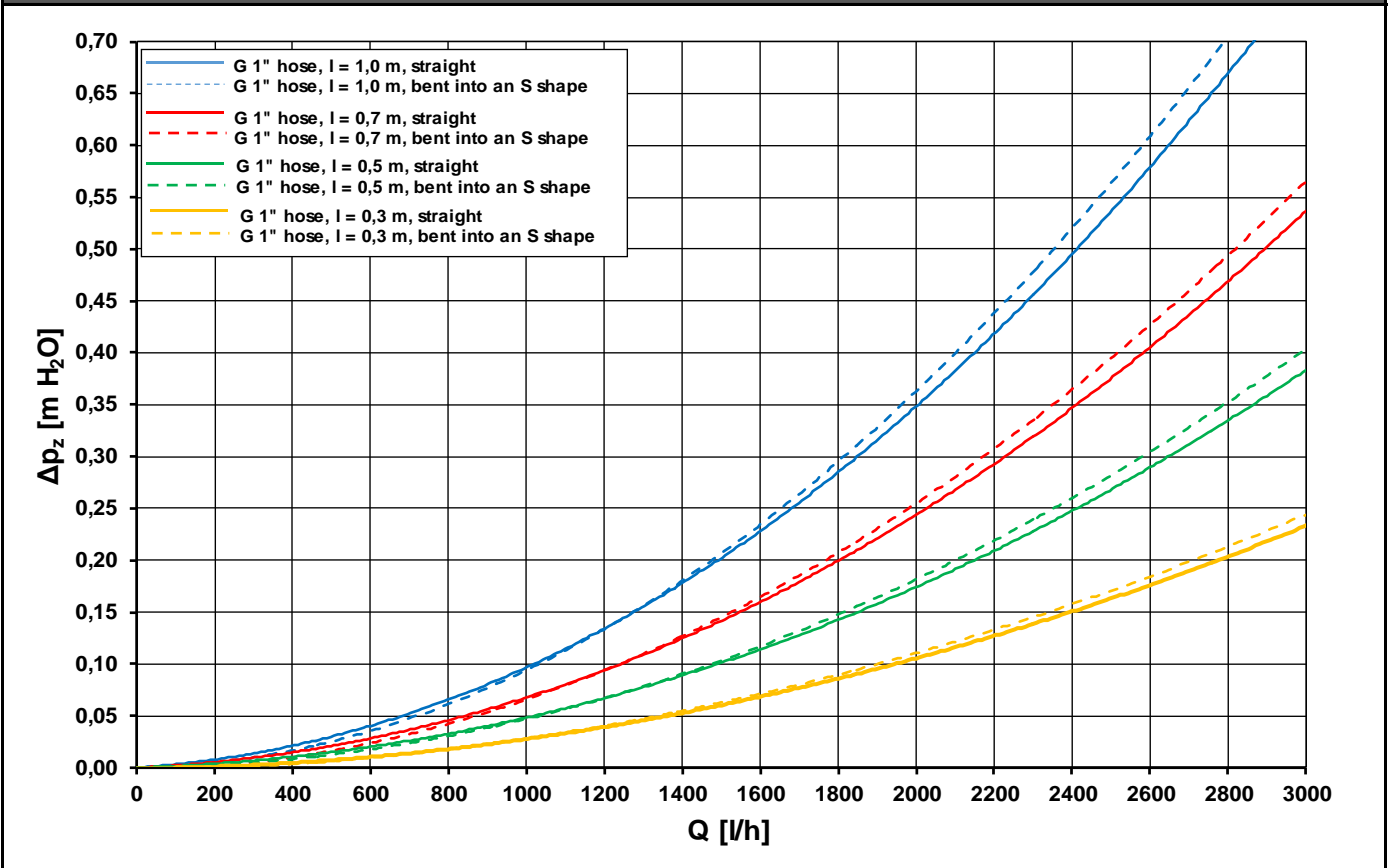

Heat Pump Connection Hose

Main features	
Description	flexible connection pressure hose, braided
Application	connecting a heat pump into a system
Working fluid	water and antifreeze fluid for heat pumps

Codes	
18621	braided hose 2 x G 1" F, l = 0,3 m
15493	braided hose 2 x G 1" F, l = 0,5 m
15494	braided hose 2 x G 1" F, l = 0,7 m
15495	braided hose 2 x G 1" F, l = 1,0 m
18622	braided hose G 1" F x G 1" M, l = 0,3 m
15496	braided hose G 1" F x G 1" M, l = 0,5 m
15497	braided hose G 1" F x G 1" M, l = 0,7 m
15498	braided hose G 1" F x G 1" M, l = 1,0 m
16896	braided hose 2 x G 5/4" F, l = 0,5 m
16897	braided hose 2 x G 5/4" F, l = 0,7 m
16898	braided hose 2 x G 5/4" F, l = 1,0 m
16899	braided hose G 5/4" F x G 5/4" M, l = 0,5 m
16900	braided hose G 5/4" F x G 5/4" M, l = 0,7 m
16901	braided hose G 5/4" F x G 5/4" M, l = 1,0 m

Pressure drop graph for a G 1" hose

Heat Pump Connection Hose

Pressure drop graph for a G 5/4" hose